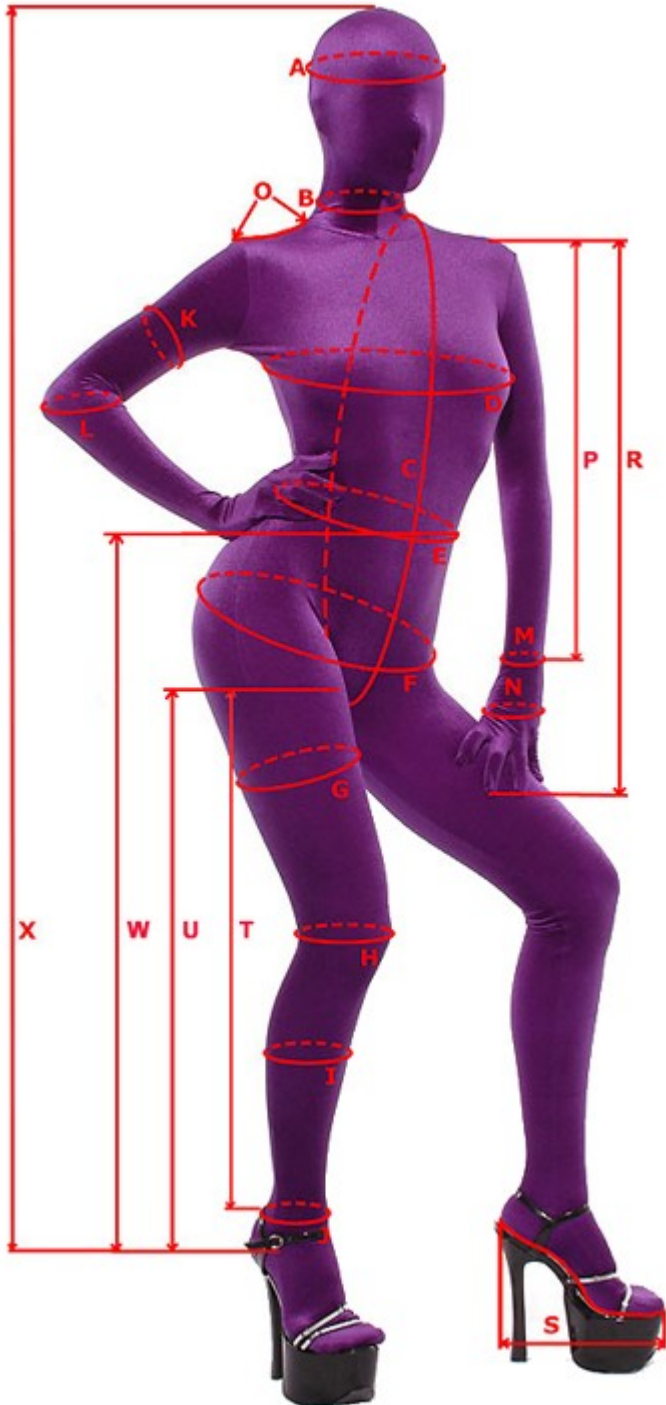

Special Making Leggings

Name:
Street/No:
ZIP-Code/City/State:
Phone:
E-Mail/Customer Number:
Article:
Attention: We differ in our Catsuits, bodysuits and leggings for men and women. We tailor all items so that they fit well with these dimensions and wrinkles. We take into account the different elasticities of the materials. Please send us the real body measurements!

	Definition	Centimeters
E	Waist Size measure at height of the navel	
F	Hips Size measure on height of the hip bone	
G	Thigh Size measure at the beginning of the thigh	
H	Knee Size to measure the knee cap	
I	Shank Size Lower leg size: measuring calf size in the middle	
J	Ankle Size Ankle size of the ankle	
S	Foot Length measured of the end of the heel up to the top of the great toe	
T	Step measured by ankle Stride length measured from the inside of the leg from crotch starting to ankle	
U	Step measured to base Length of stride, starting out from the step measured by the inside of the leg up to the sole of the foot.	
W	Leg length Leg length, lateral measured by the body. Starting point waist up to the sole of the foot.	
X	Height Your height (linear)	